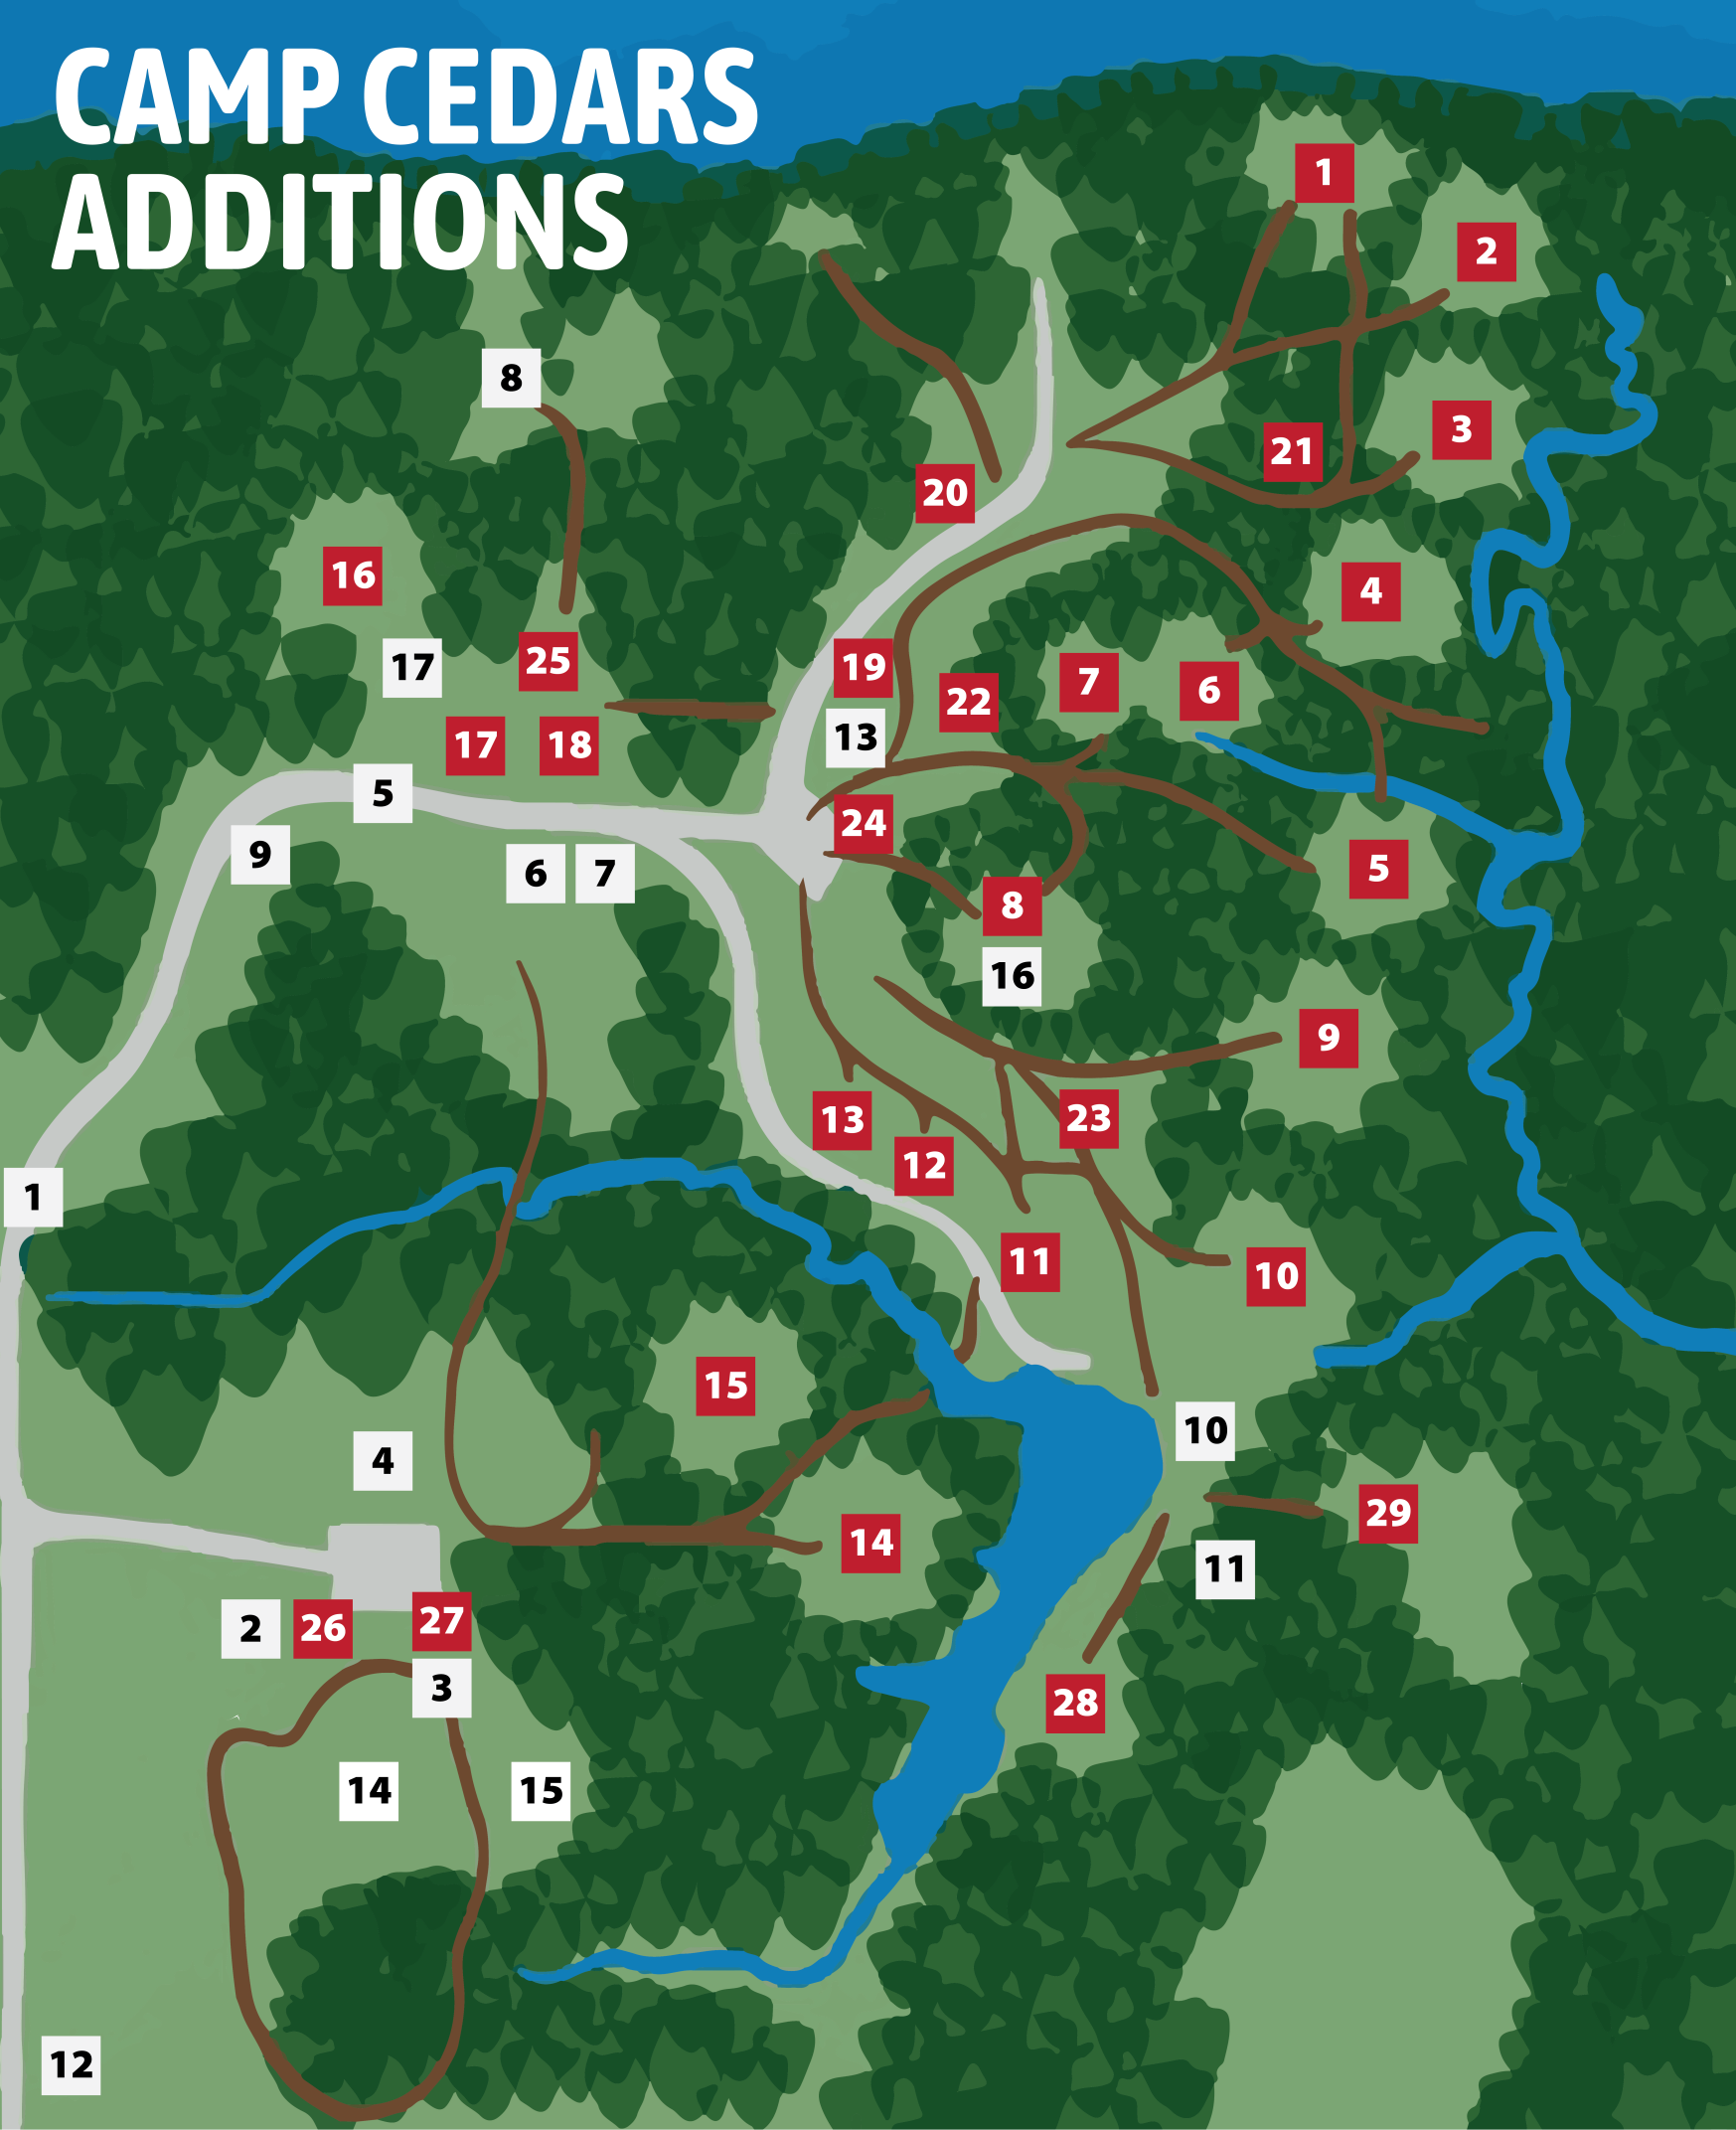

CAMP CEDARS ADDITIONS

EXISTING FACILITIES

1. Seline
2. O'Dell
3. Rock
4. Four Eagles
5. Mandan
6. Three Feathers
7. Doc R
8. Gratton
9. Haddix
10. Boyer
11. Hayes
12. Miller
13. Berek
14. Getzschman Heckman
15. Strom
16. Armstrong McDonald
17. Smith Administration
18. Haddix Trading Post
19. Huntel Dining Hall
20. Karp
21. North Shower House
22. Central Shower House
23. South Shower House
24. Rotary Pavilion
25. Scoutcraft
26. Stortz Tower
27. Heritage Lodge
28. Dixon Nature Center
29. Protzman Arena

NEW/UPGRADED FACILITIES

1. Security gates at Main gate, Heritage entrance, and outside of pool
2. COPE Pavilion with storage space
3. Heritage Lodge addition
4. Equestrian Barn
5. Expand parking lot
6. Shower house for pool
7. Staff housing cabins
8. Amphitheater repair
9. STEM E3 Center and Trades Facility
10. Boathouse, beach leveling, and bathrooms.
11. Storm Shelter / Housing / Multi-use
12. Ranger House
13. Emergency Siren Upgrade
14. Obstacle course
15. Zip line / climbing wall outcrops.
16. Campsite pavilions
17. Quartermaster Shed